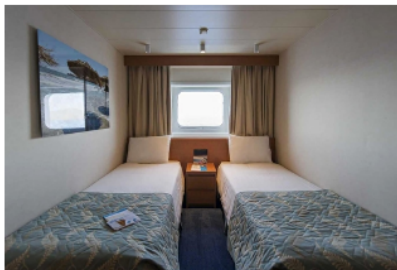

Exterior Stateroom

Exterior Staterooms at deck 5, 6 and 7 (~12 sqm) can accommodate up to 2 persons with 2 lower beds, bathroom with shower, air condition, telephone, hair dryer, safety deposit box, TV and a window.

State Room Code: XC

POSITION:
Outside

DECKS:
Deck 5, Deck 6, Deck 7